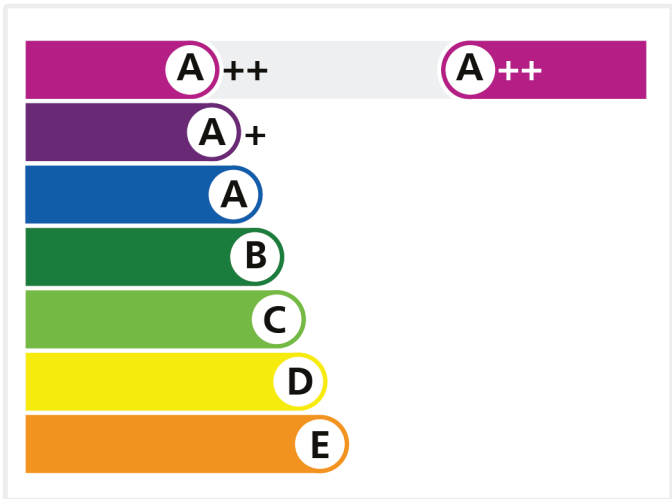

Proven Performance.

Energy Window

Whiteline Manufacturing Ltd

85mm Outer frame PlatinumNRG

A++ Rated

Licence No. 4939

Review Date: 31/12/2026

To verify this licence please visit bfrc.org

This label is not a statutory requirement. It is a voluntary label provided as a customer service to allow consumers to make informed decisions on the energy performance of competing products.

© Only to be reproduced by permission of British Fenestration Rating Council Ltd